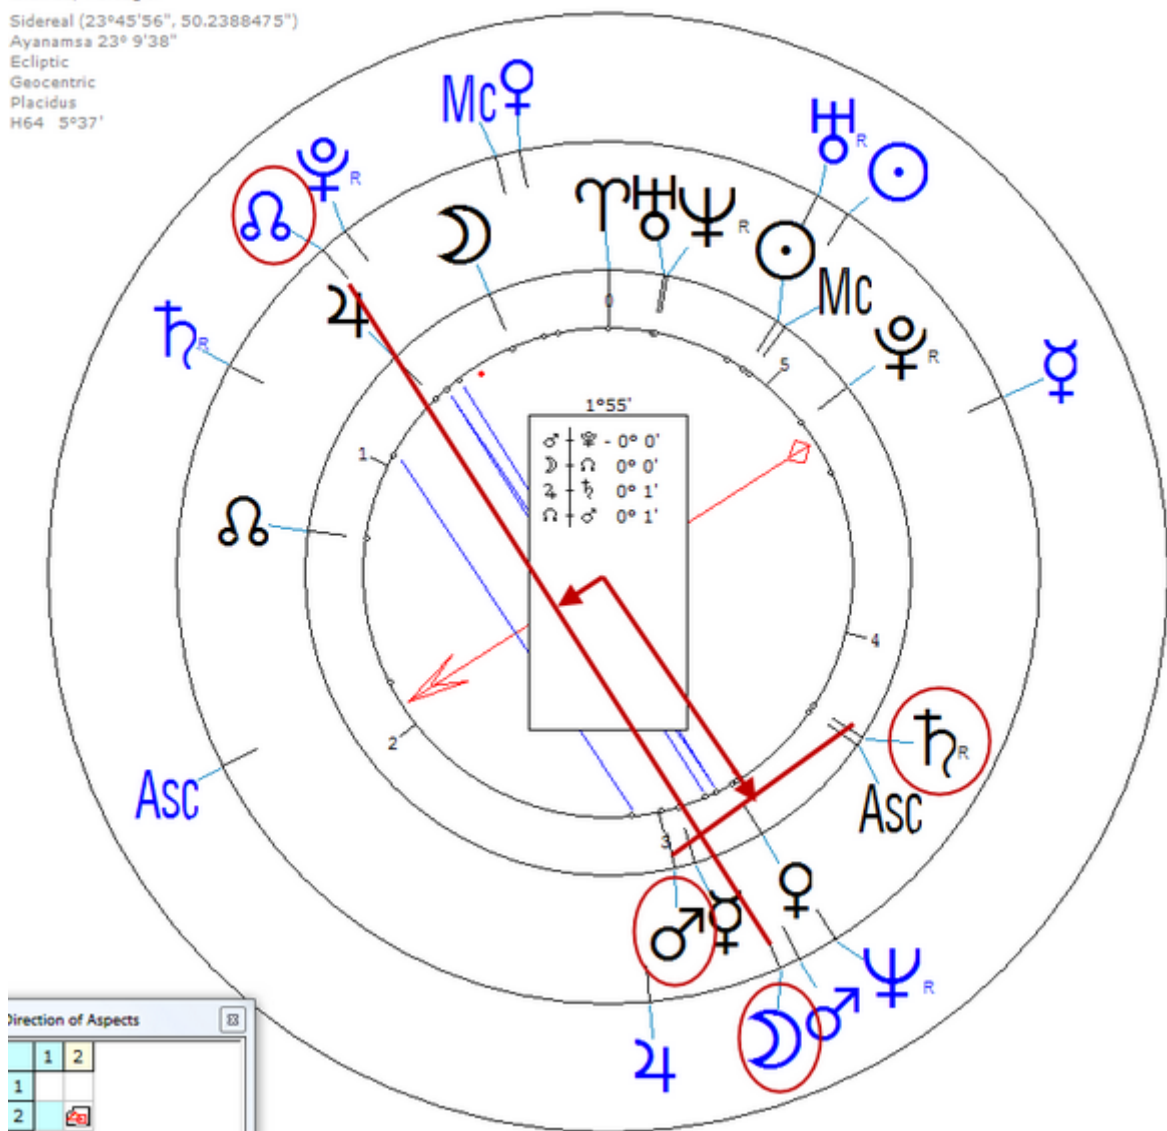

Rodrigues-Nunes, Fernando

5 May 1956 at 17:30 (= 5:30 PM)Oleiros, Portugal, 38n55, 8w40

French homicide.

<https://www.astro.com/astro-databank/Rodrigues-Nunes,_Fernando>

Death by Suicide 13 July 1988

Solar Return (Harmonic 64)

Solar ☽/♋ = ♂_n/♄_n

Rodrigues-Nunes, Fernando
5 May 1956 Sat 17:30 (GMT+1) 38n55 8w40
Oleiros, Portugal

Sidereal (23°45'56", 50.2388475")
Ayanamsa 23° 9'38"
Ecliptic
Geocentric
Placidus
H64 5°37'